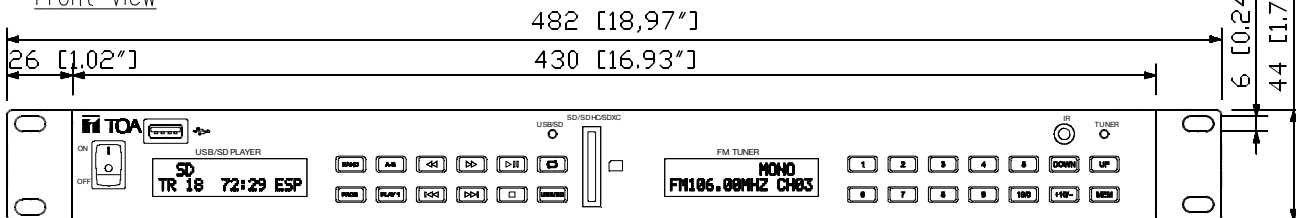

## SPECIFICATIONS

Power Source	220 ~ 240 V AC, 50/60 Hz
Power Consumption	15 W
Frequency Response	20 - 20,000Hz ±3dB
Tuner Receiving Frequency	87.5 - 108 MHz (50 kHz step)
Audio Input	FM 75 Ω antenna terminals USB port for memory stick (up to 32 GB, Type file: MP3 file) SD/MMC card slot (up to 32 GB, Type file: MP3 file)
Audio Output	RCA audio output L and R channels for PRIORITY RCA audio output L and R channels for FM RCA audio output L and R channels for USB/SD
Channels of memory Tuner	30 Channels in total for FM broadcasts
Indicators	2 LCD Display Light Blue 2 LED Indicator Light Green
Operating Humidity	25 % to 85 % (must be free from dew condensation)
Operating Temperature	0 °C to 40 °C (32 °F to 104 °F)
Finish	Front Panel : Steel Plate, Color Black Case : Steel Plate, Color Black
Dimensions	482 (W) X 44 (H) X 186 (D) mm, (18.97" X 1.73" X 7.32")
Weight	2.6 kg (5.73 lbs)
Accessories	AC Power Cord 1CE; AC Power Cord 4CE; Antenna FM radio; Remote Control

## APPEARANCE

Rear View

Front View

Side View

Remote Control View

Model	1CE	4CE
AC plug		

UNIT: mm SCALE: 1/3