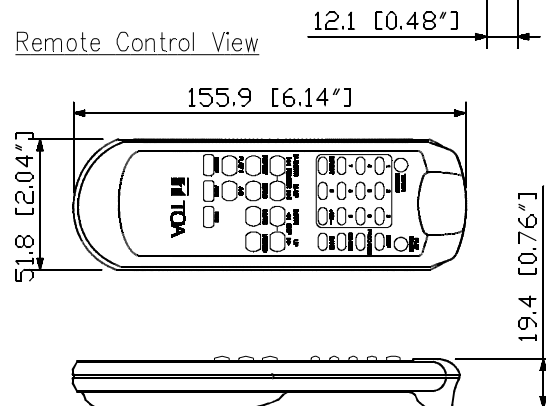

## SPECIFICATIONS

Power Source	220 ~ 240 V AC, 50/60 Hz
Power Consumption	15 W
Frequency Response	20 - 20,000Hz ±3dB
Tuner Receiving Frequency	87.5 - 108 MHz (50 kHz step)
Audio Input	FM 75 Ω antenna terminals USB port for memory stick (up to 32 GB, Type file: MP3 file) SD/MMC card slot (up to 32 GB, Type file: MP3 file)
Audio Output	RCA audio output L and R channels for PRIORITY RCA audio output L and R channels for FM RCA audio output L and R channels for USB/SD
Channels of memory Tuner	30 Channels in total for FM broadcasts
Indicators	2 LCD Display Light Blue 2 LED Indicator Light Green
Operating Humidity	25 % to 85 % (must be free from dew condensation)
Operating Temperature	0 °C to 40 °C (32 °F to 104 °F)
Finish	Front Panel : Steel Plate, Color Black Case : Steel Plate, Color Black
Dimensions	482 (W) X 44 (H) X 186 (D) mm, (18.97" X 1.73" X 7.32")
Weight	2.6 kg (5.73 lbs)
Accessories	AC Power Cord 1CE; AC Power Cord 4CE; Antenna FM radio; Remote Control

## APPEARANCE

Rear View

Front View

Side View

Remote Control View

Model	1CE	4CE
AC plug		

UNIT: mm SCALE: 1/3